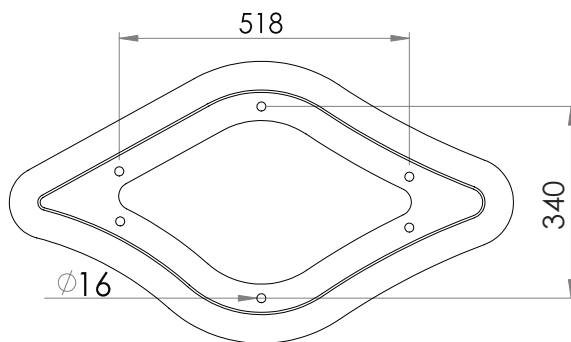

### FIXINGS

- M12mm threaded rod (supplied)

## SPECIFICATIONS

All measurements are in millimetres