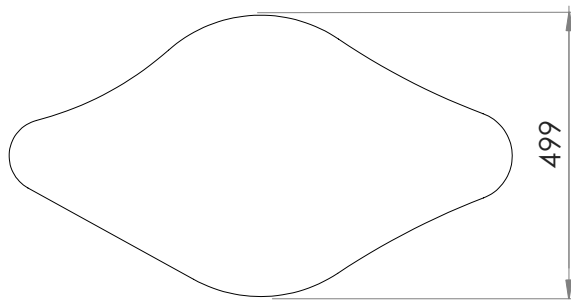

BONE BENCH

SPECIFICATIONS

All measurements are in millimetres

PRODUCT CODE

BON002-GRC

COLOUR OPTION

Brighton lite, Portland grey, Charcoal